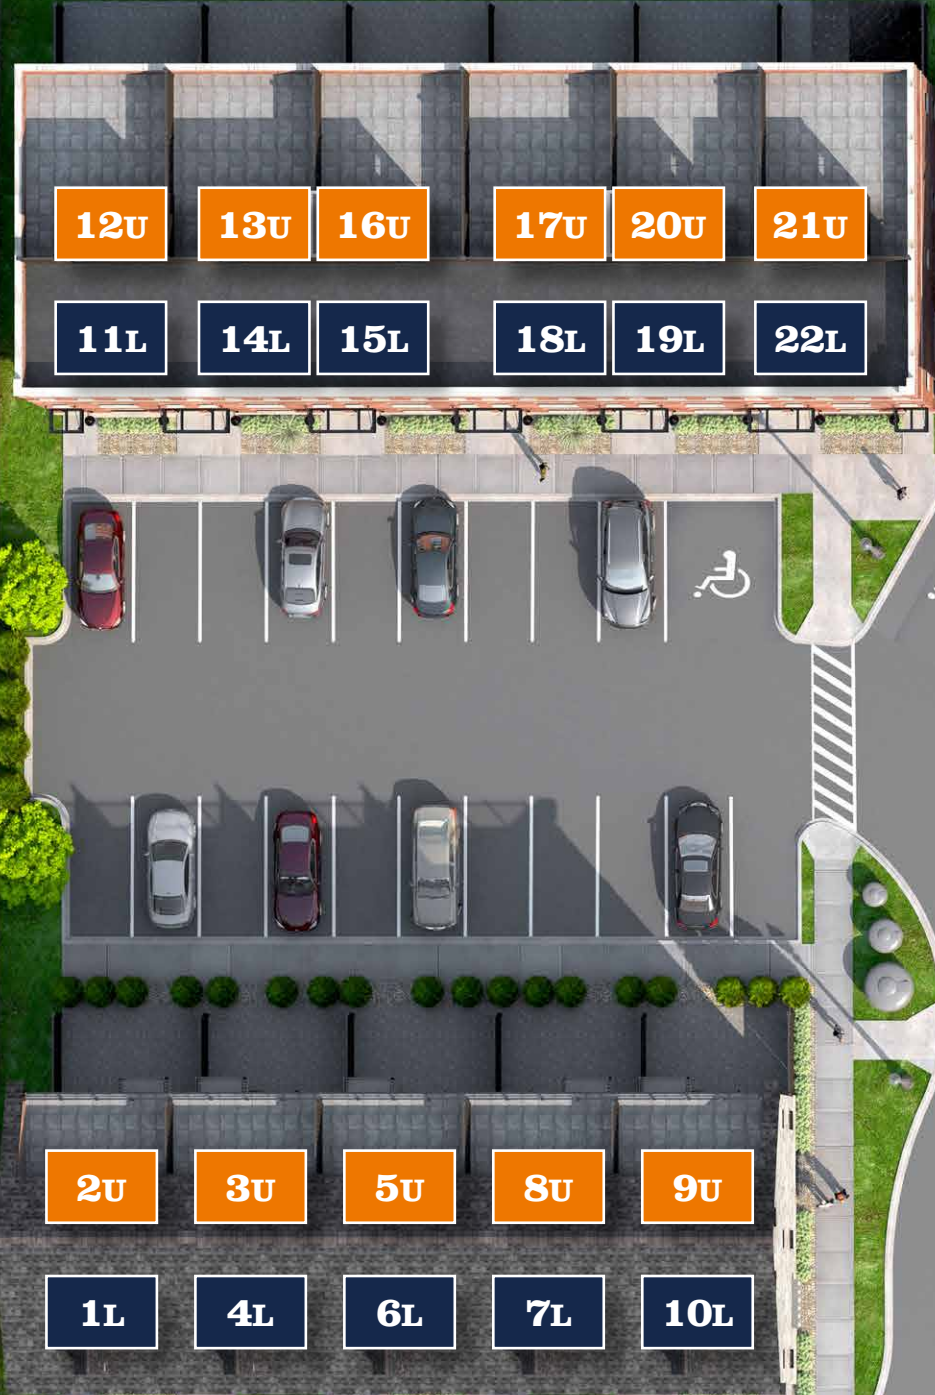

Harbour West Siteplan

**The Bryant
1 Storey**

**The Livingston
2 Storey**

*Future
Commercial*

Existing Residential

This site plan is an artist concept. Specifications, terms & conditions are subject to change without notice. E.& O.E