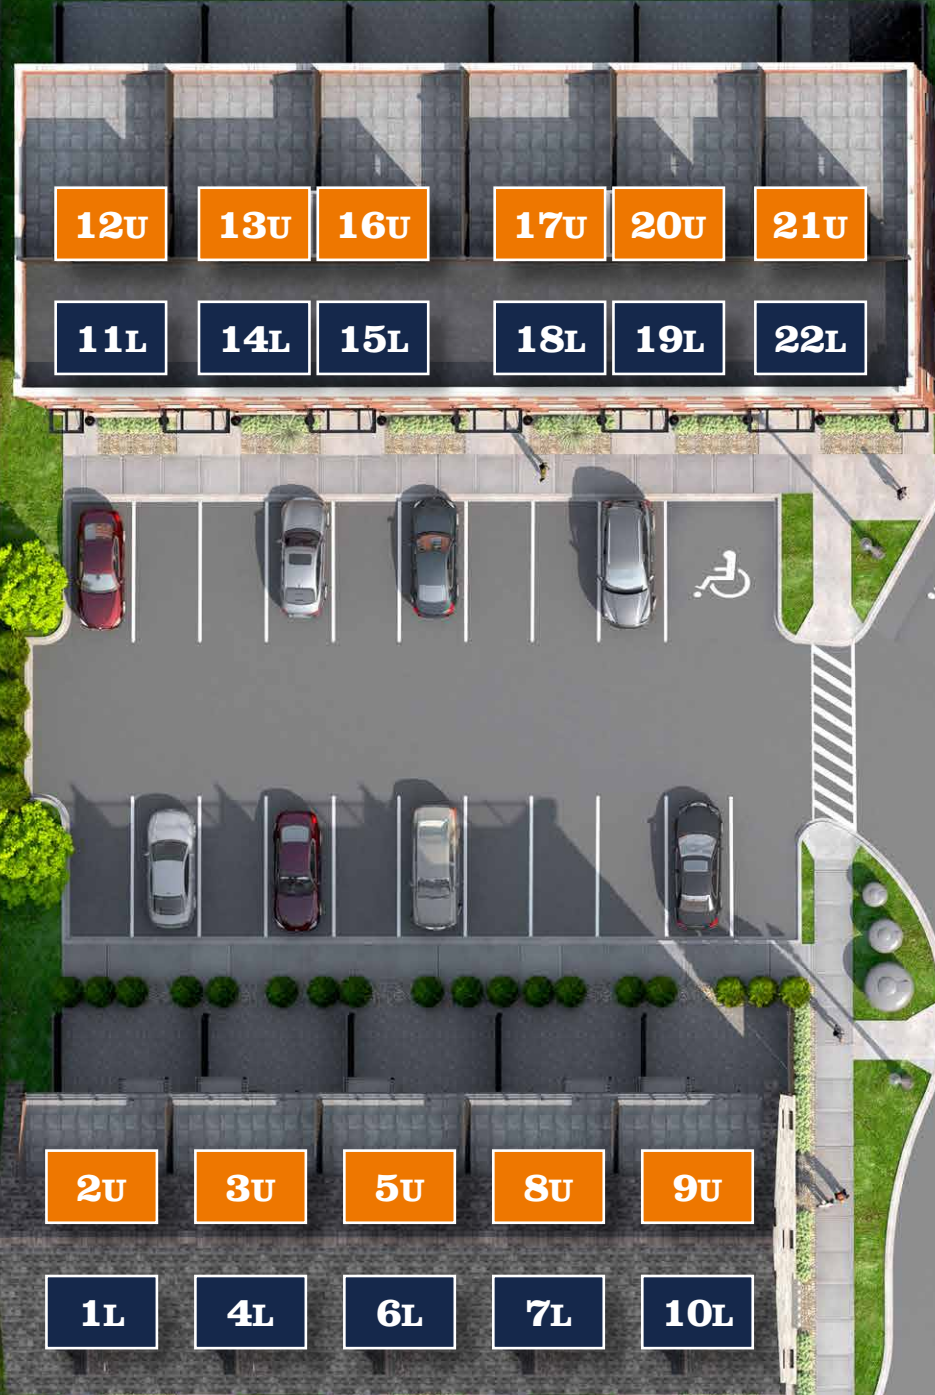

# Harbour West Siteplan

**The Bryant  
1 Storey**

**The Livingston  
2 Storey**

*Future  
Commercial*

*Existing Residential*

This site plan is an artist concept. Specifications, terms & conditions are subject to change without notice. E.& O.E