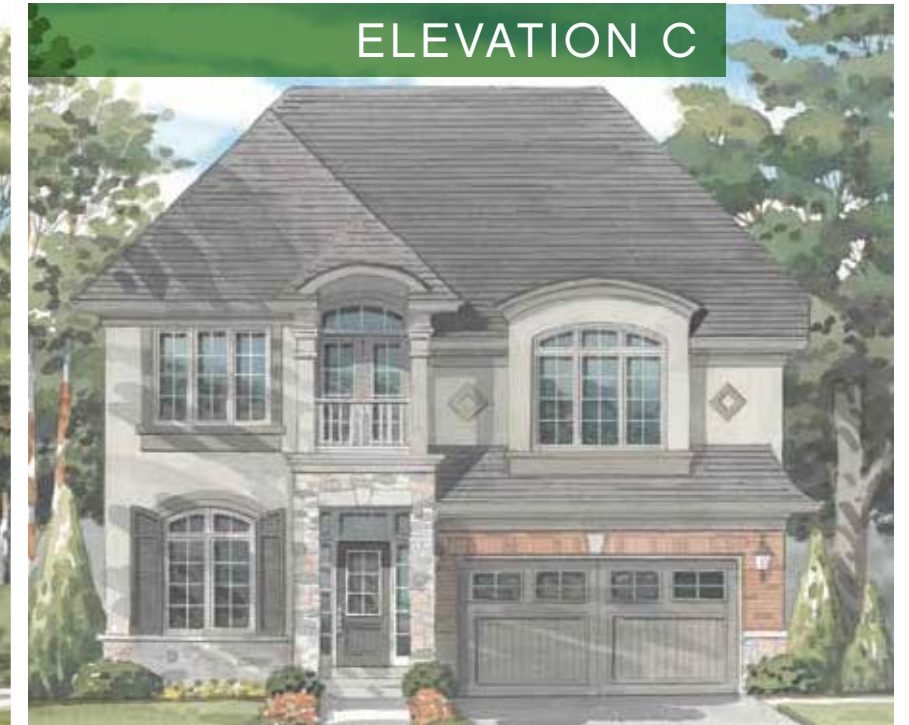

ELEVATION A

The Loyalist
42' | 2,803 sq. ft.

ELEVATION B

ELEVATION C

evergreens
on southcote

The Loyalist
42' | 2,803 sq. ft.