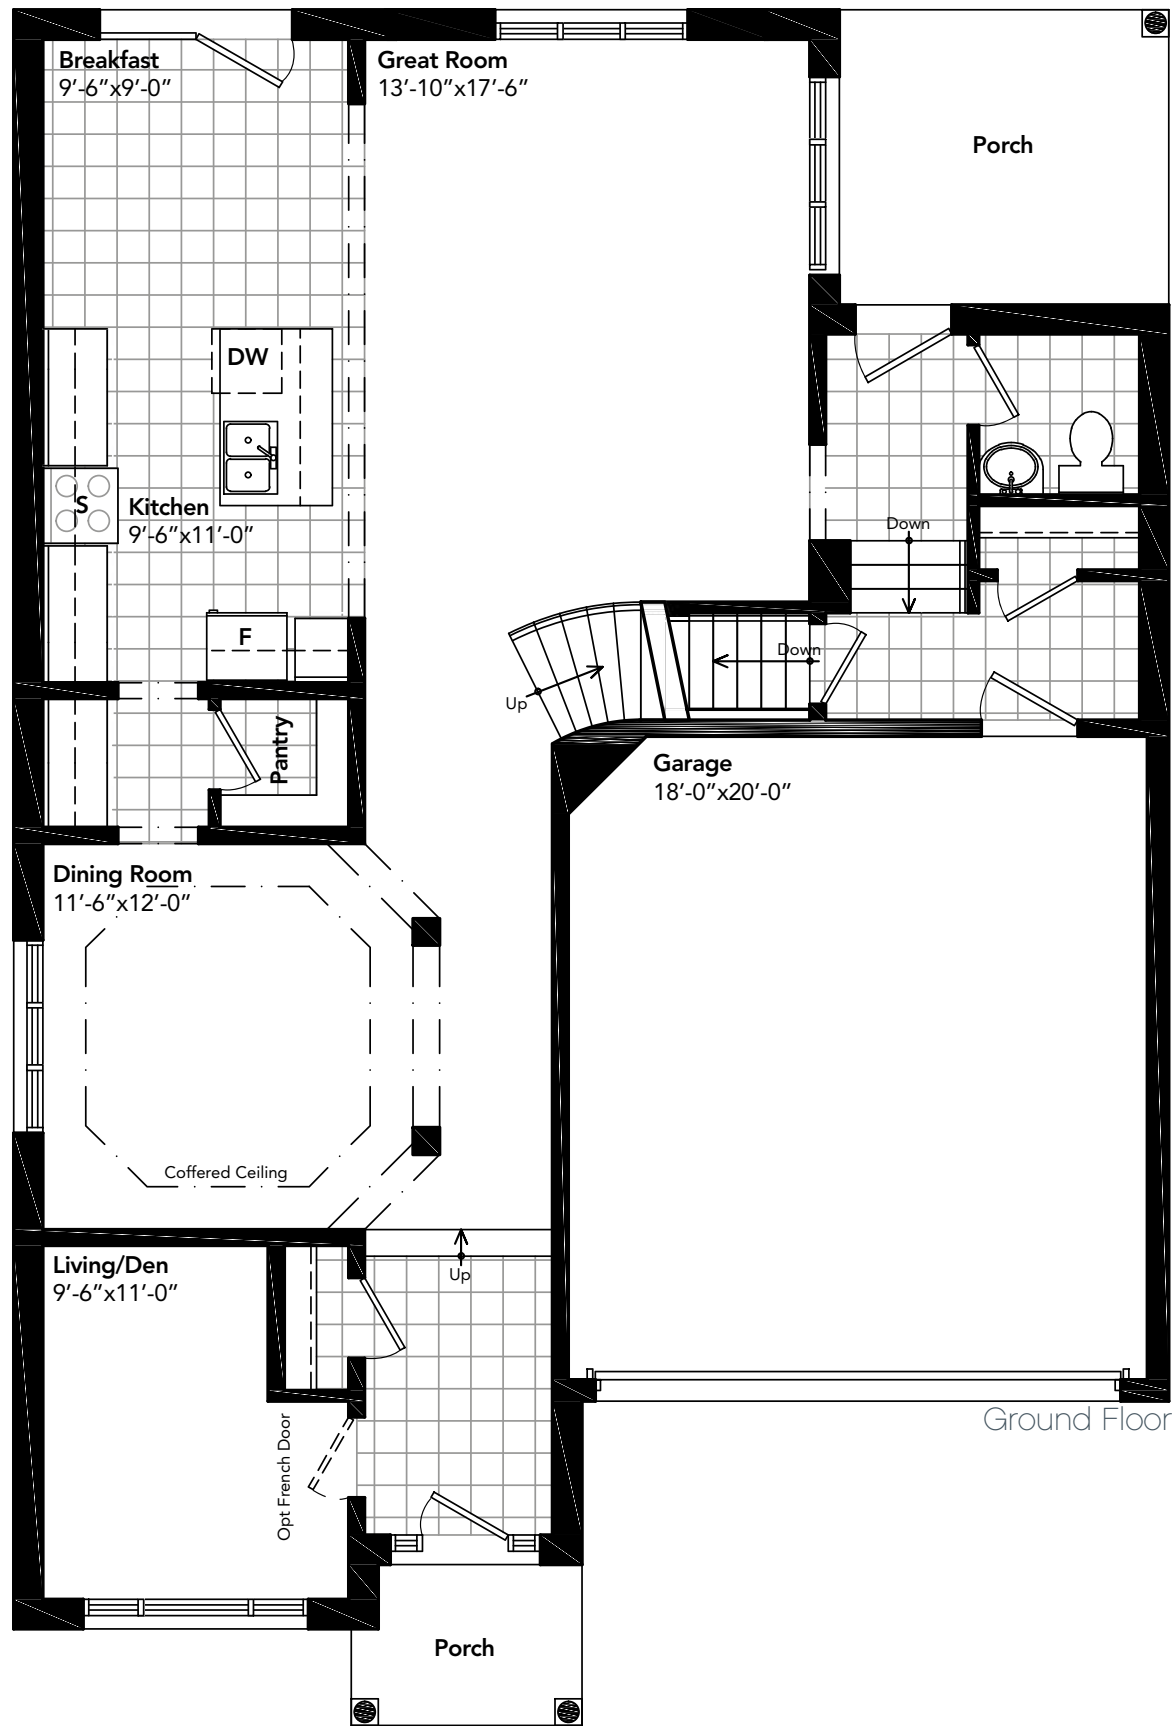

ELEVATION A

The Loyalist
42' | 2,803 sq. ft.

ELEVATION B

ELEVATION C

evergreens
on southcote

The Loyalist
42' | 2,803 sq. ft.