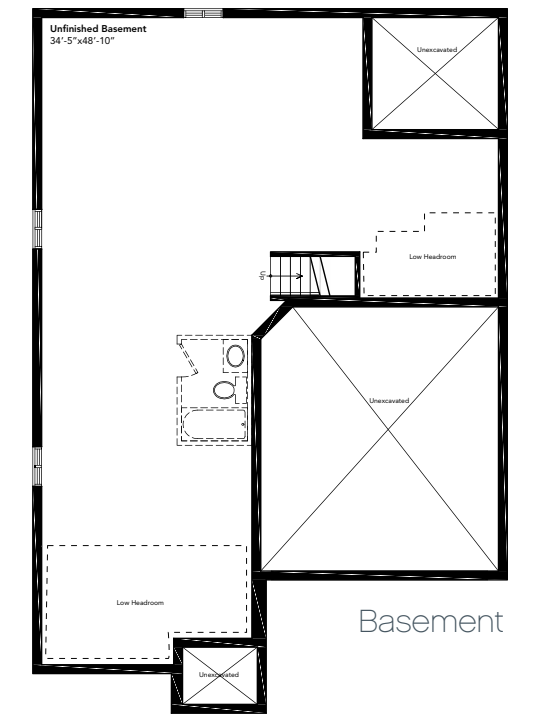

ELEVATION A

The Loyalist
42' | 2,803 sq. ft.

ELEVATION B

ELEVATION C

evergreens
on southcote

The Loyalist
42' | 2,803 sq. ft.