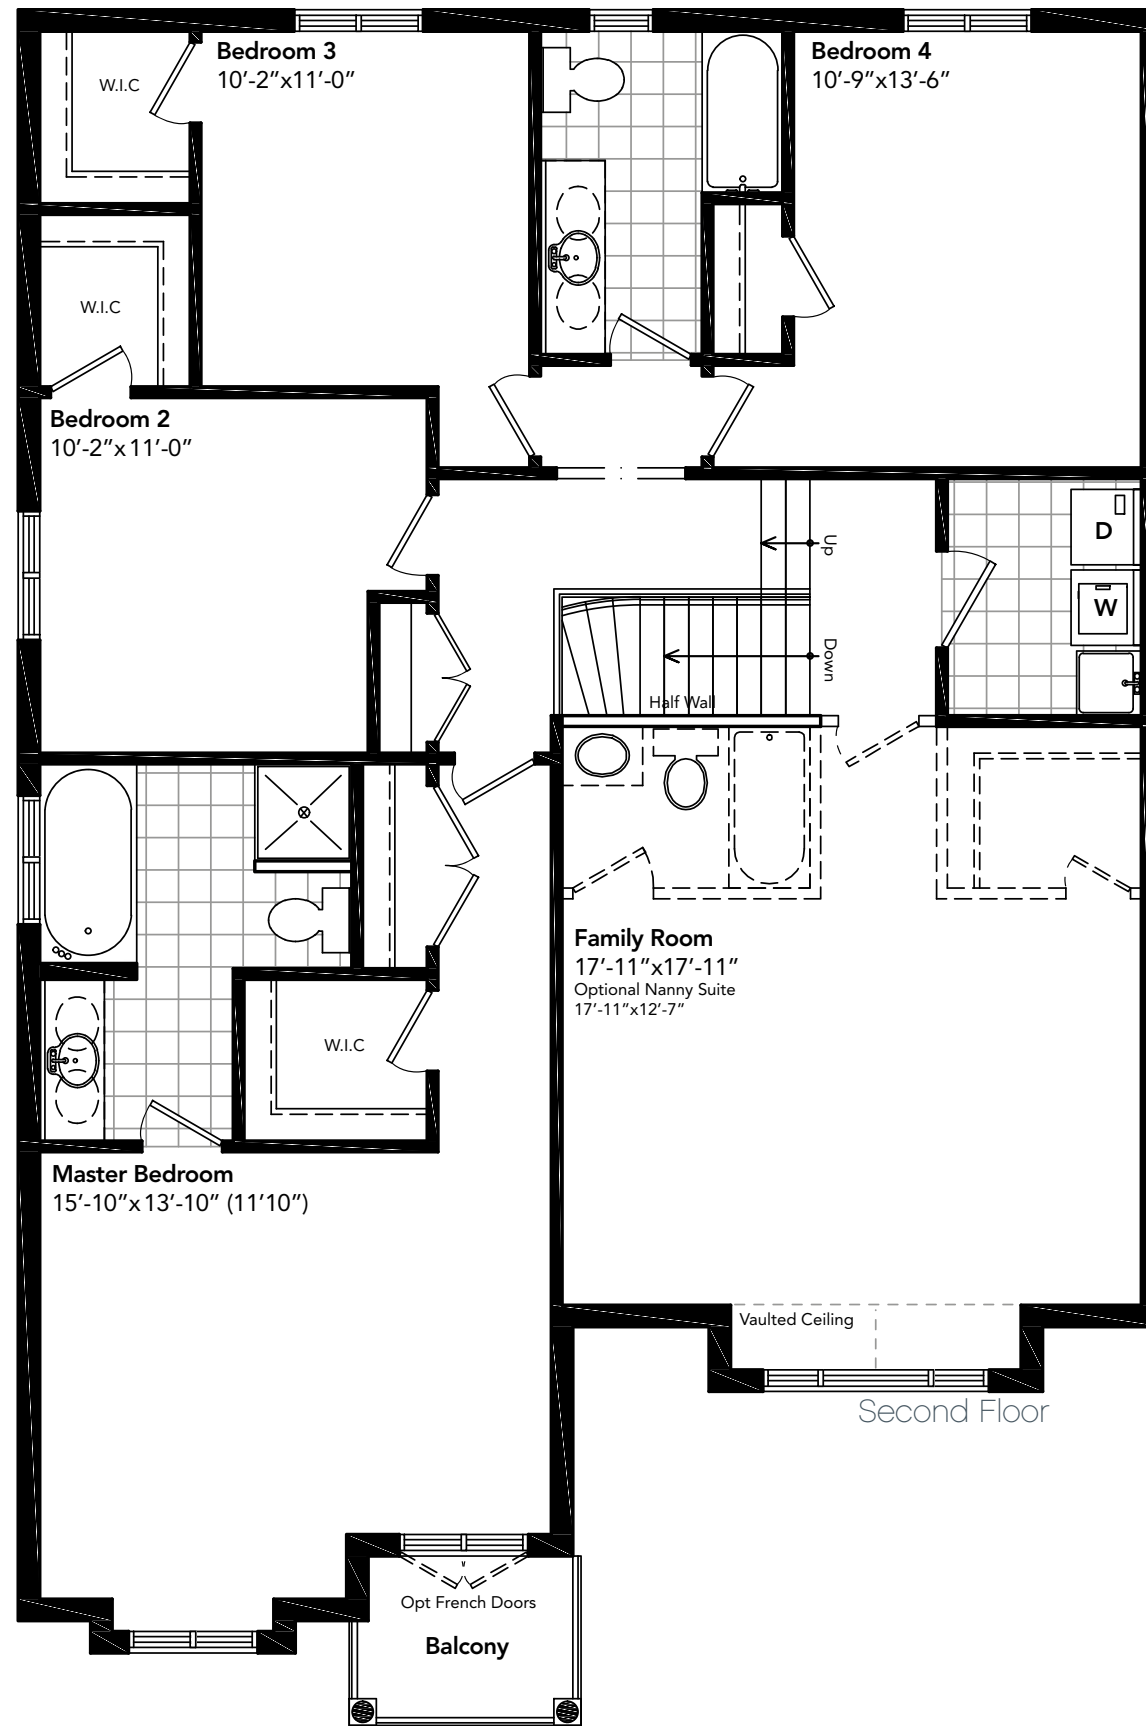

ELEVATION A

The Loyalist
42' | 2,803 sq. ft.

ELEVATION B

ELEVATION C

evergreens
on southcote

The Loyalist
42' | 2,803 sq. ft.