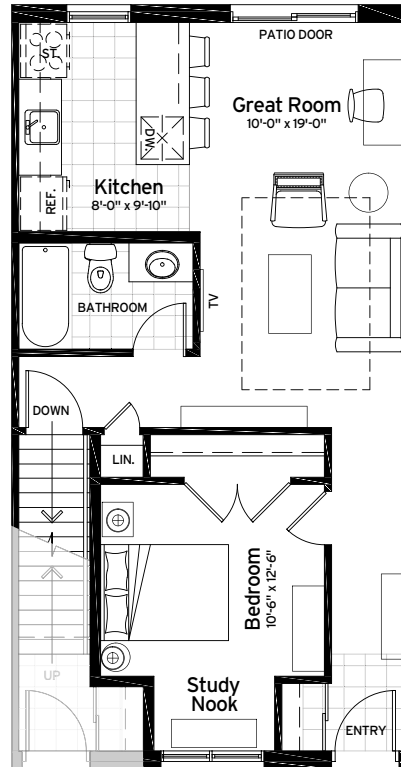

The Honeysuckle

1-Storey · 670 sq.ft.

Basement

Ground Floor

Stacking plan (2 suites)

Material, specifications and floor plans are subject to change without notice. All exterior/interior renderings are artists concepts. All floor plans are approximate dimensions. Furnishings & accessories are not included. Actual usable floor space may vary from the stated floor area. E. & O.E.

Model Available on Units 8, 9, 12, 13, 20, 21, 24, 25 & End Units 5, 16, 17, 28 **B1a plan/b1e1a plan**

DawnVictoriaHomes.com