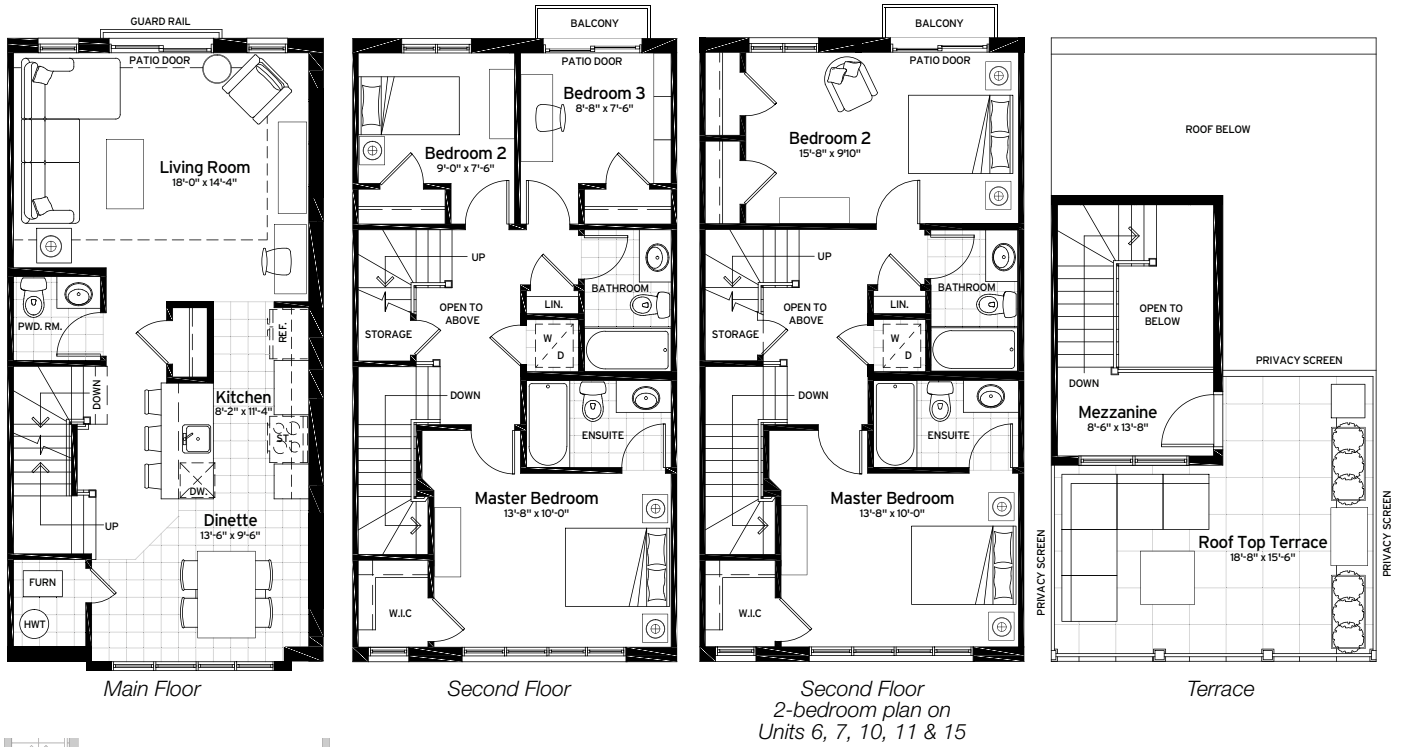

# The Trumpet

3-Storey · 1,503 sq.ft.

Material, specifications and floor plans are subject to change without notice. All exterior/interior renderings are artists concepts. All floor plans are approximate dimensions. Furnishings & accessories are not included. Actual usable floor space may vary from the stated floor area. E. & O.E.

Model Available excluding 2-bedroom plan on Units 14, 19, 22, 23, 26 & End Units 18, 27 **B1b/B1E1b plan & B1c/B1E1c plan**

[DawnVictoriaHomes.com](http://DawnVictoriaHomes.com)