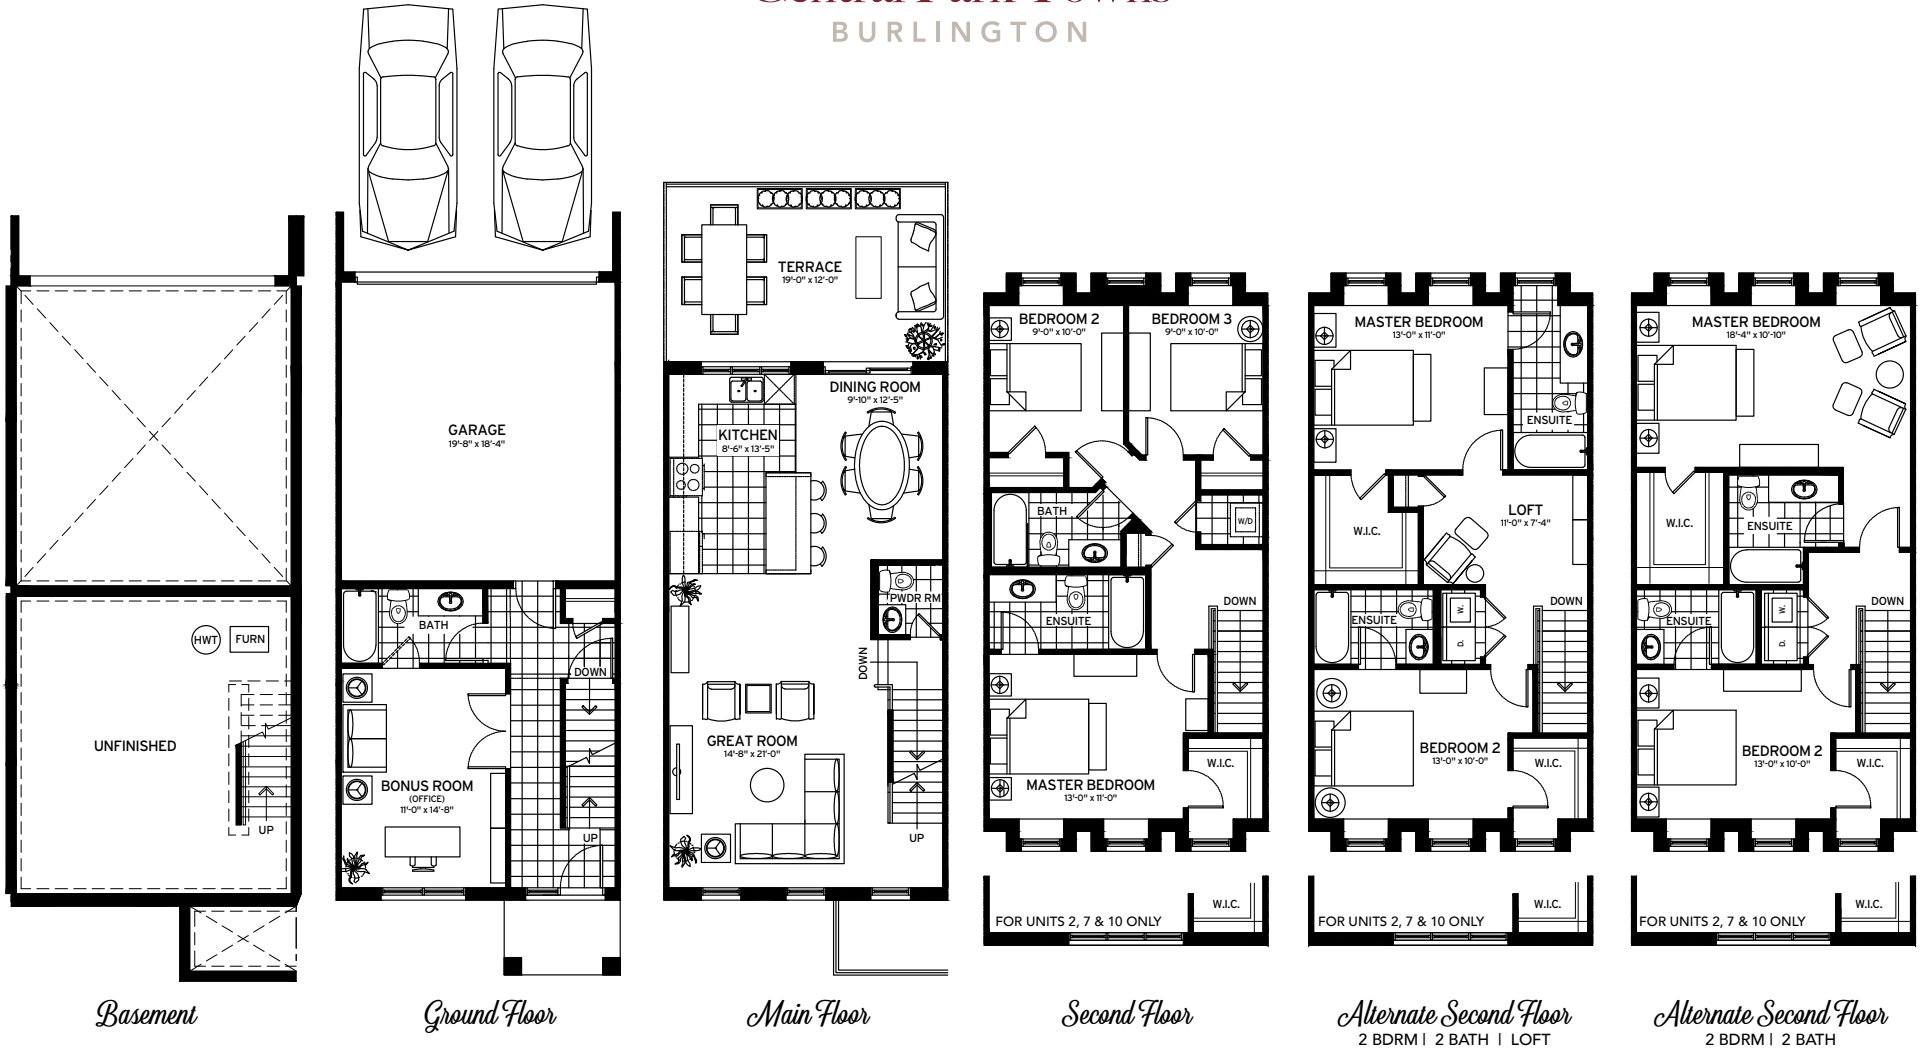

The
MADISON
1,850 sq.ft.

Central Park Towns BURLINGTON

MODEL AVAILABLE ON END UNITS 5 & 6 AND INTERIOR UNITS 2, 3, 4, 7, 8, 9 & 10

Material, specifications and floor plans are subject to change without notice. All exterior/interior renderings are artists concepts. All floor plans are approximate dimensions. Furnishings & accessories are not included. Actual usable floor space may vary from the stated floor area. E.& O.E.