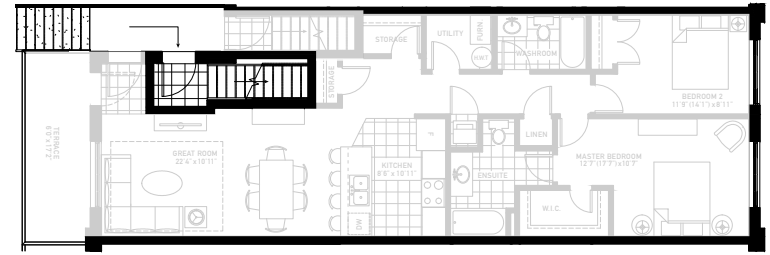

# The Contemporary

Street Level

Main Floor

Bedroom Floor

Rooftop Terrace

Cross Section

## The Contemporary Rooftop Level

1389/1444 sqft.  
Model Available On:  
Unit 304, 305, 308, 309  
End Unit 301, 312

Material, specifications and floor plans are subject to change without notice. All exterior/interior renderings are artists concepts. All floor plans are approximate dimensions. Furnishings & accessories are not included. Actual usable floor space may vary from the stated floor area. E.& O.E.