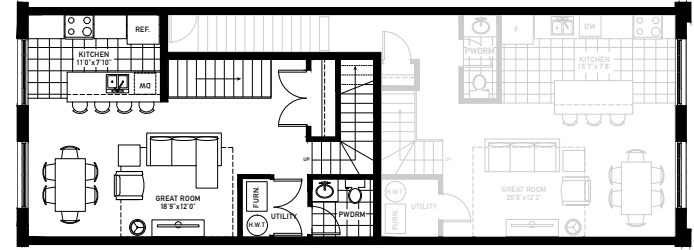

# The Contemporary

Street Level

Main Floor

Bedroom Floor

Rooftop Terrace

Cross Section

## The Contemporary Rooftop Level

1389/1444 sqft.  
Model Available On:  
Unit 304, 305, 308, 309  
End Unit 301, 312

Material, specifications and floor plans are subject to change without notice. All exterior/interior renderings are artists concepts. All floor plans are approximate dimensions. Furnishings & accessories are not included. Actual usable floor space may vary from the stated floor area. E.& O.E.