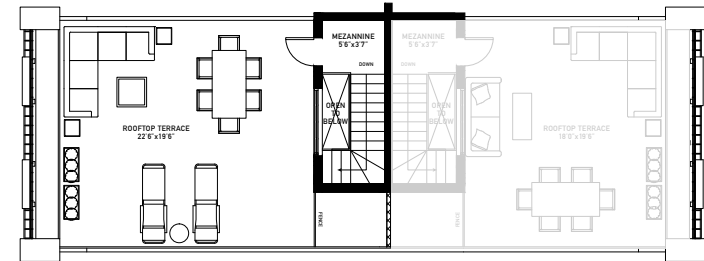

# The Contemporary

Street Level

Main Floor

Bedroom Floor

Rooftop Terrace

Cross Section

## The Contemporary Rooftop Level

1389/1444 sqft.  
Model Available On:  
Unit 304, 305, 308, 309  
End Unit 301, 312

Material, specifications and floor plans are subject to change without notice. All exterior/interior renderings are artists concepts. All floor plans are approximate dimensions. Furnishings & accessories are not included. Actual usable floor space may vary from the stated floor area. E.& O.E.