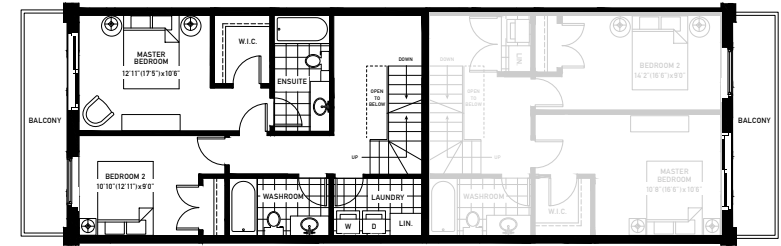

# The Contemporary

Street Level

Main Floor

Bedroom Floor

Rooftop Terrace

Cross Section

## The Contemporary Rooftop Level

1389/1444 sqft.  
Model Available On:  
Unit 304, 305, 308, 309  
End Unit 301, 312

Material, specifications and floor plans are subject to change without notice. All exterior/interior renderings are artists concepts. All floor plans are approximate dimensions. Furnishings & accessories are not included. Actual usable floor space may vary from the stated floor area. E.& O.E.