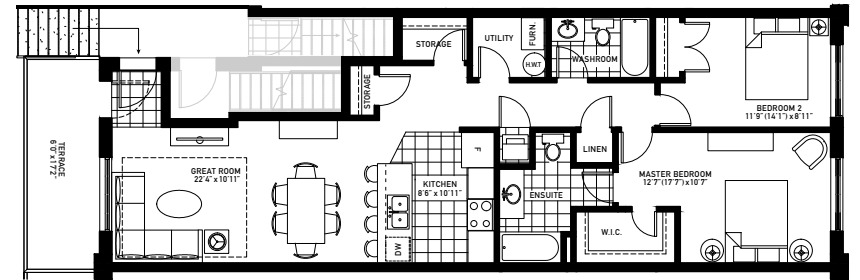

## The Nouveau Terrace Level

1072/1121 sqft.  
Model Available On:  
Unit 202, 203, 204, 205  
End Unit 201, 206

Material, specifications and floor plans are subject to change without notice. All exterior/interior renderings are artists concepts. All floor plans are approximate dimensions. Furnishings & accessories are not included. Actual usable floor space may vary from the stated floor area. E. & O.E.