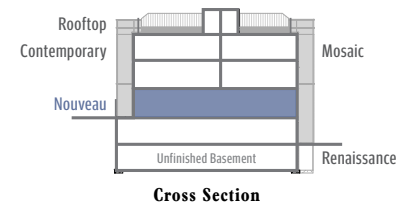

## The Nouveau Terrace Level

1072/1121 sqft.  
Model Available On:  
Unit 202, 203, 204, 205  
End Unit 201, 206

Material, specifications and floor plans are subject to change without notice. All exterior/interior renderings are artists concepts. All floor plans are approximate dimensions. Furnishings & accessories are not included. Actual usable floor space may vary from the stated floor area. E. & O.E.