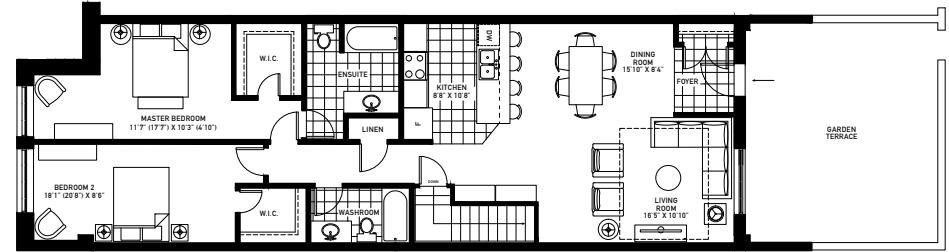

## The Renaissance

Garden Level

1349/1403 sqft.  
 Model Available On:  
 Unit 102, 103, 104, 105  
 End Unit 101  
 End Unit 106 (1405 sqft)  
 (no basement)

Material, specifications and floor plans are subject to change without notice. All exterior/interior renderings are artists concepts. All floor plans are approximate dimensions. Furnishings & accessories are not included. Actual usable floor space may vary from the stated floor area. E. & O.E.