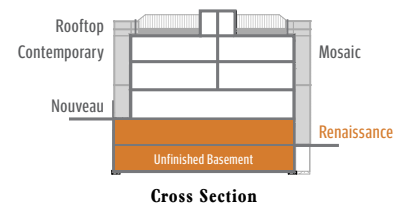

## The Renaissance

Garden Level

1349/1403 sqft.  
 Model Available On:  
 Unit 102, 103, 104, 105  
 End Unit 101  
 End Unit 106 (1405 sqft)  
 (no basement)

Material, specifications and floor plans are subject to change without notice. All exterior/interior renderings are artists concepts. All floor plans are approximate dimensions. Furnishings & accessories are not included. Actual usable floor space may vary from the stated floor area. E. & O.E.