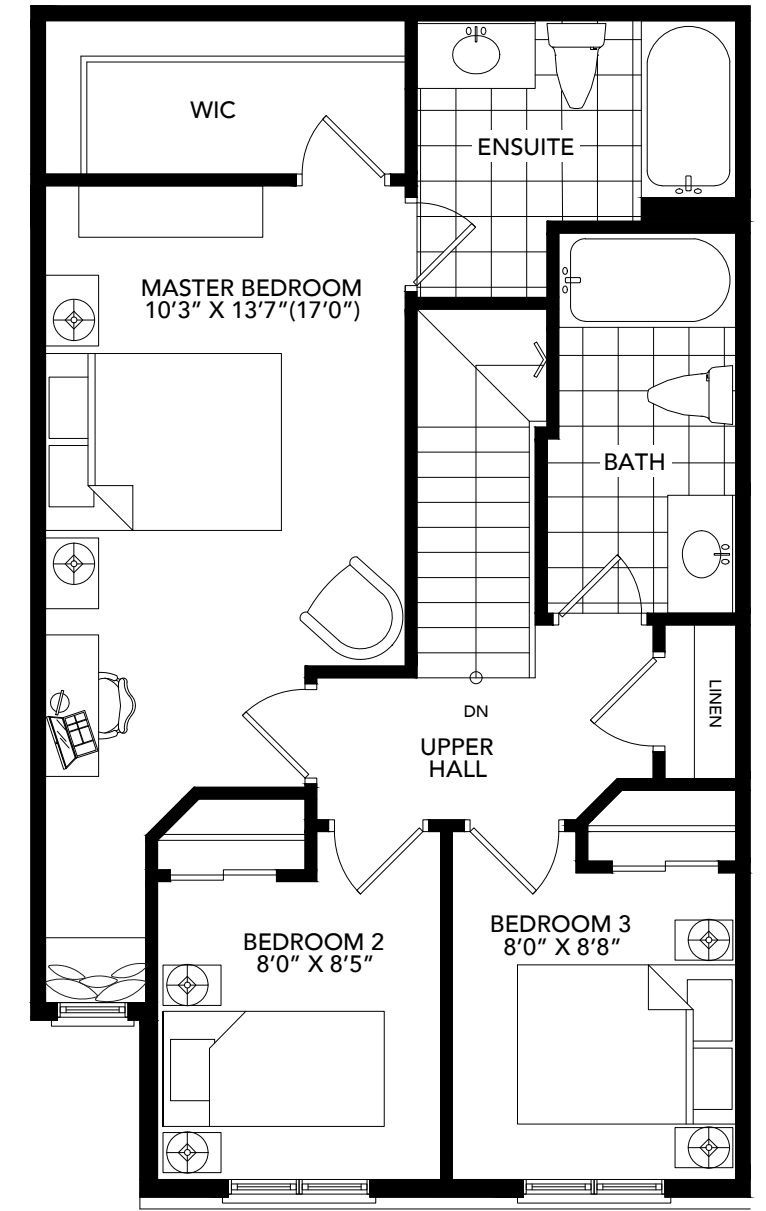

THE ROYAL OAK

1651/1700 SQ FT

VIEW 2

VIEW 1

THE ROYAL OAK

1651/1700 SQ FT

Material, specifications and floor plans are subject to change with out notice, All exterior/interior renderings are artists concepts. All floor plans are approximate dimensions. Furnishing & accessories are not included. Actual usable floor space may vary from the stated floor area. E. & O.E