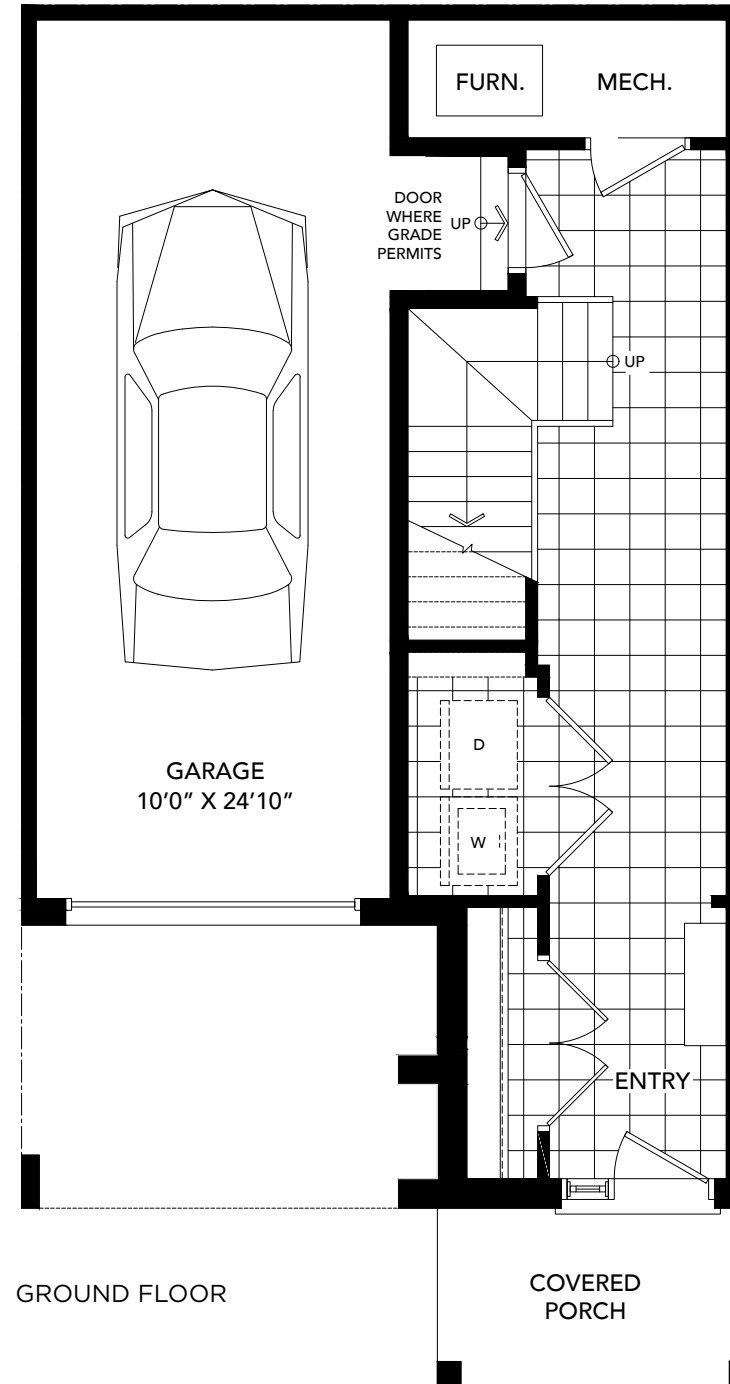

THE ROYAL OAK

1651/1700 SQ FT

VIEW 2

VIEW 1

THE ROYAL OAK

1651/1700 SQ FT

Material, specifications and floor plans are subject to change with out notice, All exterior/interior renderings are artists concepts. All floor plans are approximate dimensions. Furnishing & accessories are not included. Actual usable floor space may vary from the stated floor area. E. & O.E