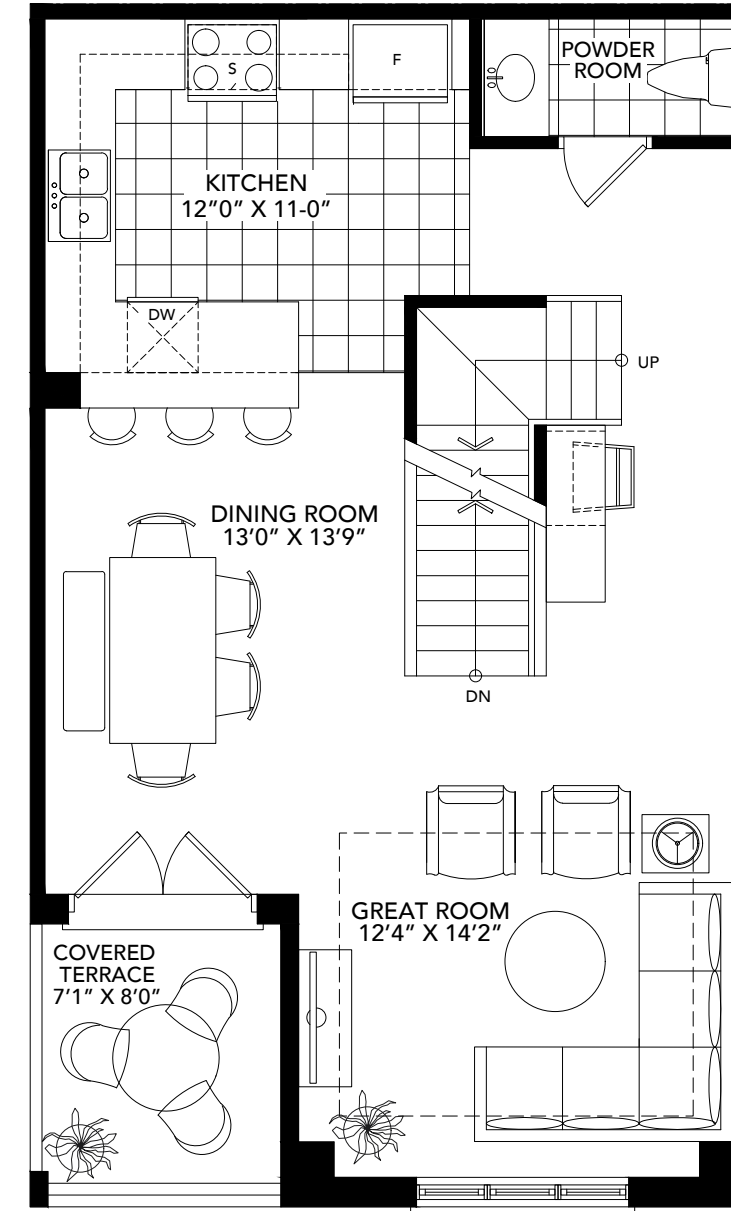

THE ROYAL OAK

1651/1700 SQ FT

VIEW 2

VIEW 1

THE ROYAL OAK

1651/1700 SQ FT

Material, specifications and floor plans are subject to change with out notice, All exterior/interior renderings are artists concepts. All floor plans are approximate dimensions. Furnishing & accessories are not included. Actual usable floor space may vary from the stated floor area. E. & O.E